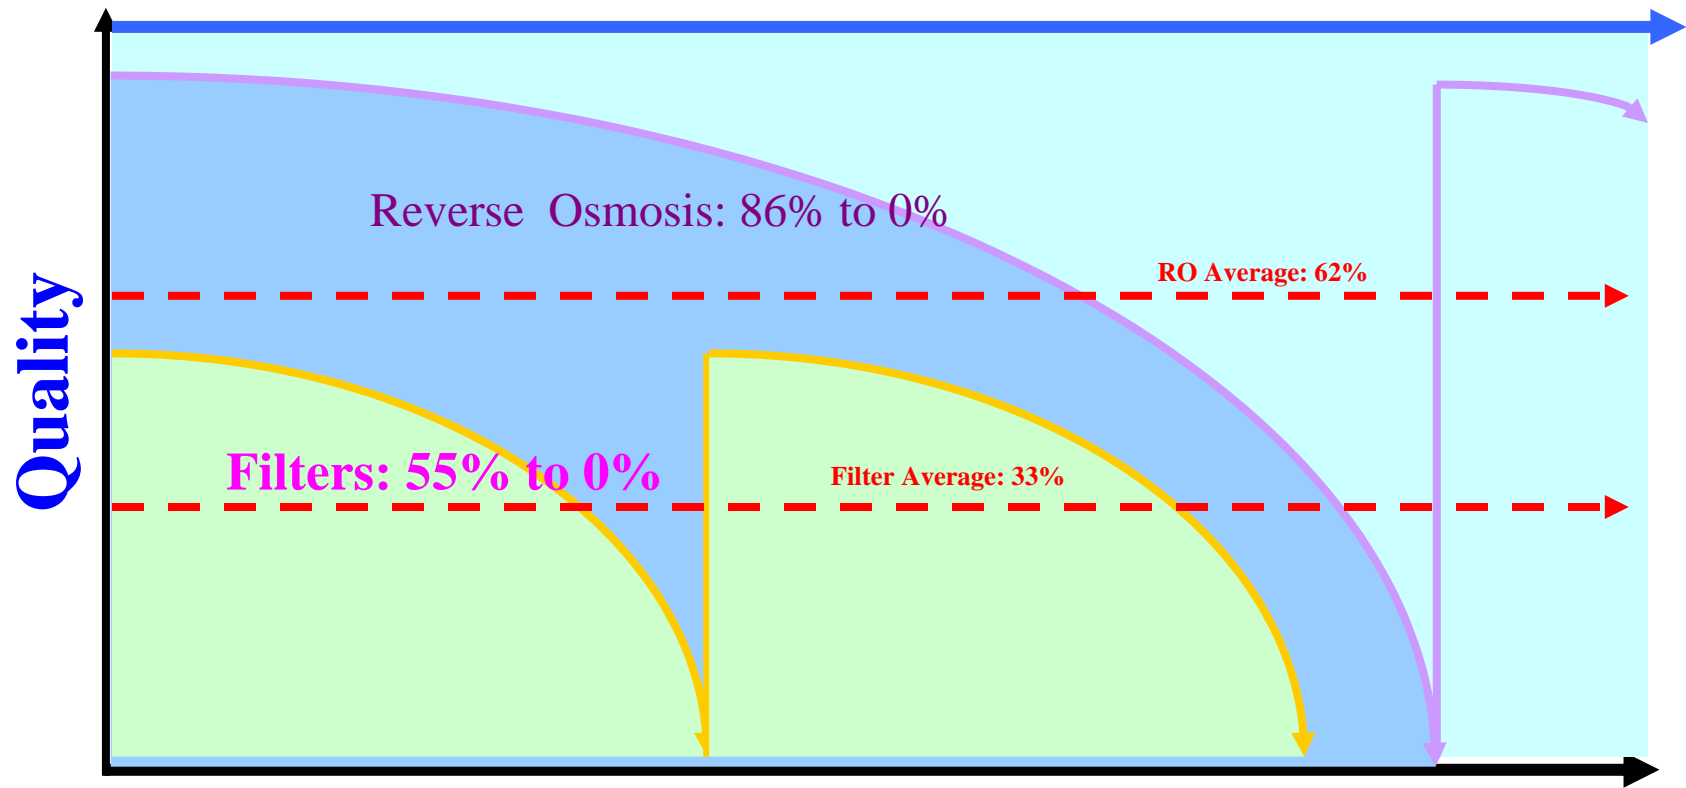

Dental Pure Water – 99.999999% Pure

Time : 15 Years – 000 TDS – 0 Cfu's – Log6